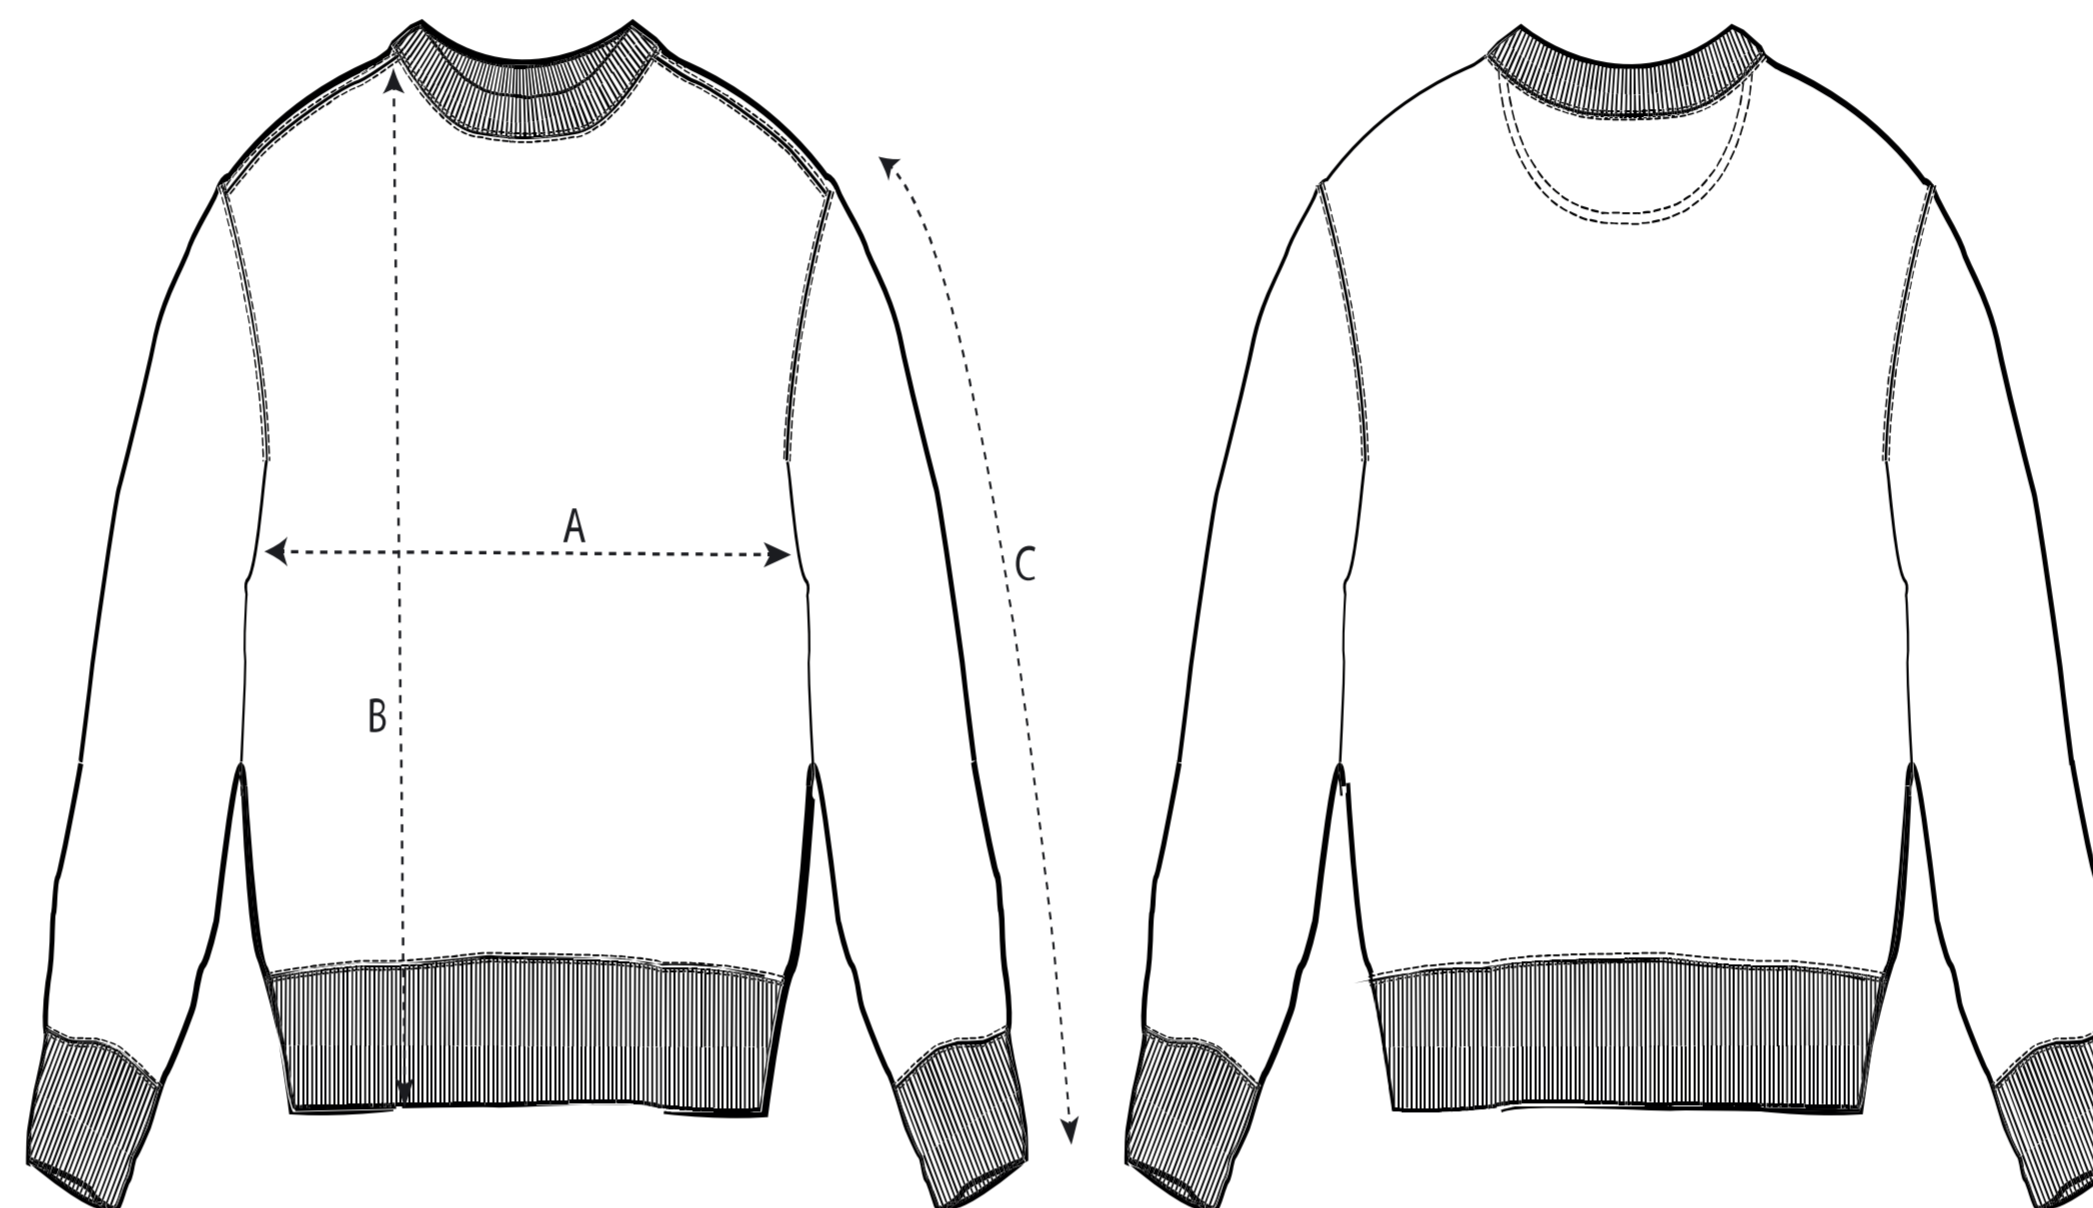

Changer 2.0

Größenführer

Sizes	XXS	XS	S	M	L	XL	XXL	3XL	4XL	5XL
A Half Chest	51	53	55	59	62	65	69	73	78	83
B Body Length	62	65	69	73	75	77	79	81	83	85
C Sleeve Length	57.5	59.5	63	65.5	67.5	68	68.5	68.5	68.5	68.5

Verpackung

Sizes	XXS	XS	S	M	L	XL	XXL	3XL	4XL	5XL
Pieces/bag	1	1	1	1	1	1	1	1	5	5
Pieces/box	10	20	20	20	20	20	20	10	10	10