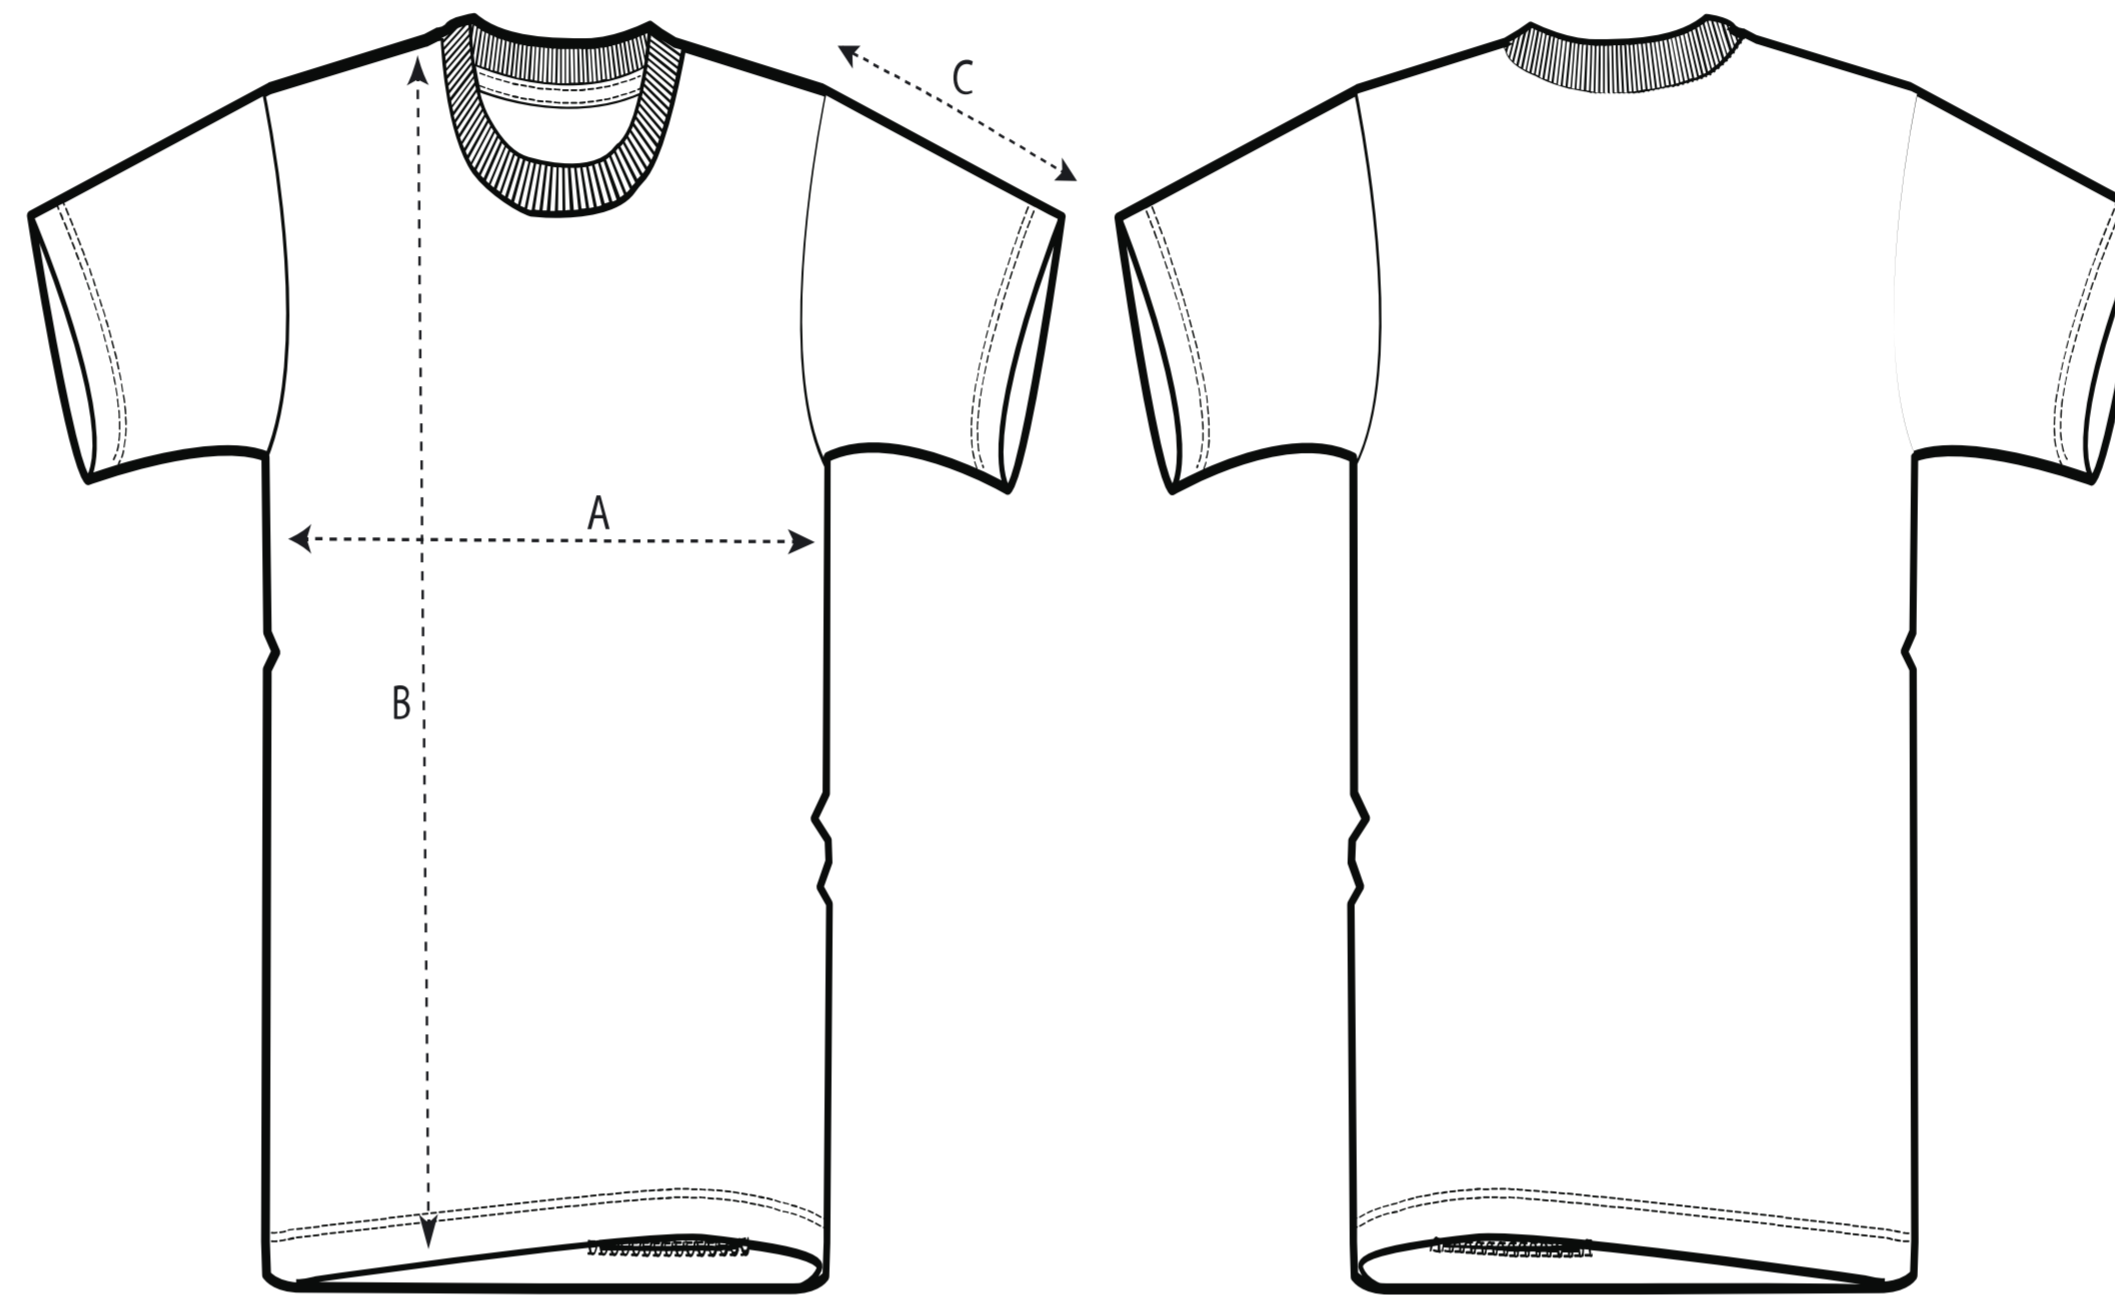

Creator 2.0

Größenführer

Sizes	XXS	XS	S	M	L	XL	XXL	3XL	4XL	5XL
A Half Chest	45.5	47.5	49.5	53.5	56.5	59.5	63.5	67.5	72.5	77.5
B Body Length	62	65	69	73	75	77	79	81	83	84
C Sleeve Length	20	21	22.5	24	24.5	25	25.5	26	26	26

Verpackung

Sizes	XXS	XS	S	M	L	XL	XXL	3XL	4XL	5XL
Pieces/bag	1	1	1	1	1	1	1	1	5	5
Pieces/box	25	100	100	100	100	100	100	25	25	25